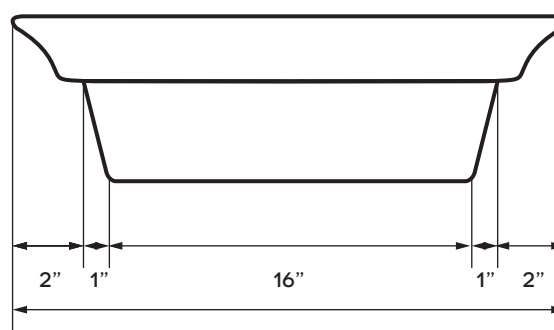

DIMENSIONS/TECHNICAL DATA

**VITREOUS CHINA SINK
ITEM# MV2216TE**

TOP VIEW

SIDE VIEW

FRONT VIEW

ATTENTION! Dimensions may vary by up to 3/8". It is highly recommended to pull all dimensions of actual model for installation and measuring purposes.