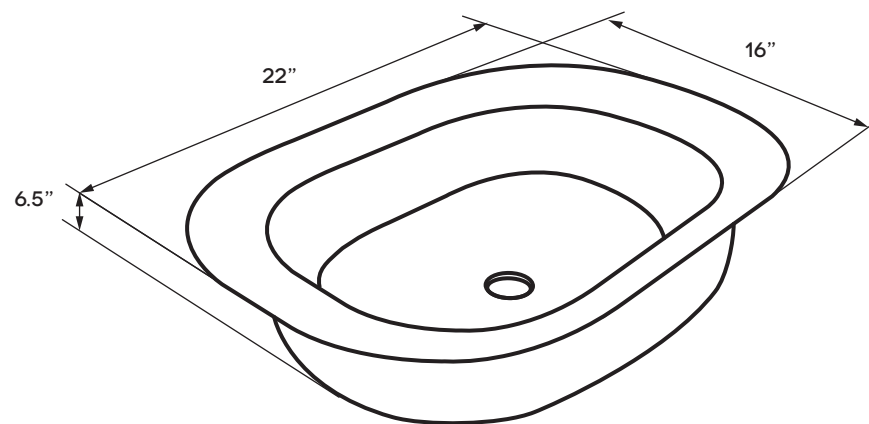

DIMENSIONS/TECHNICAL DATA

**VITREOUS CHINA SINK
ITEM# MV2216TE**

TOP VIEW

SIDE VIEW

FRONT VIEW

ATTENTION! Dimensions may vary by up to 3/8". It is highly recommended to pull all dimensions of actual model for installation and measuring purposes.