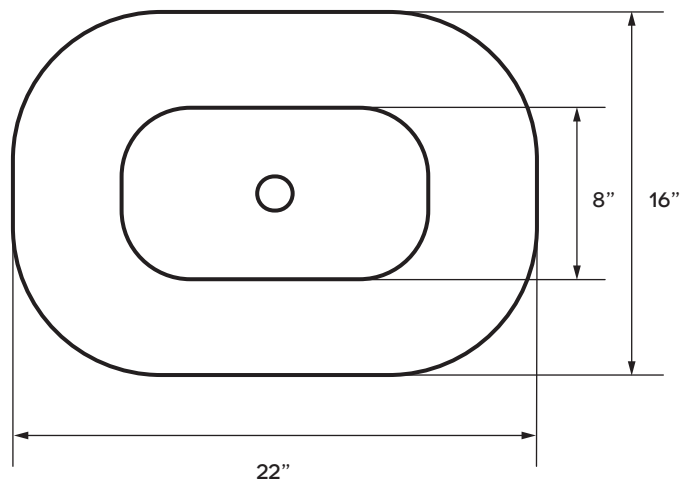

DIMENSIONS/TECHNICAL DATA

**VITREOUS CHINA SINK
ITEM# MV2216TE**

TOP VIEW

SIDE VIEW

FRONT VIEW

ATTENTION! Dimensions may vary by up to 3/8". It is highly recommended to pull all dimensions of actual model for installation and measuring purposes.