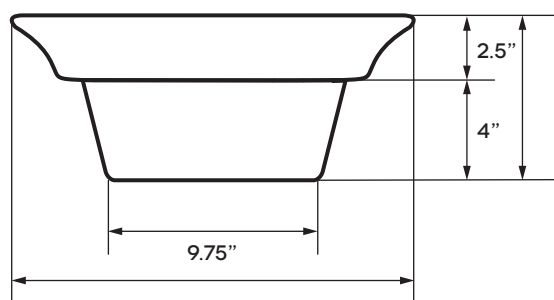

DIMENSIONS/TECHNICAL DATA

**VITREOUS CHINA SINK
ITEM# MV2216TE**

TOP VIEW

SIDE VIEW

FRONT VIEW

ATTENTION! Dimensions may vary by up to 3/8". It is highly recommended to pull all dimensions of actual model for installation and measuring purposes.